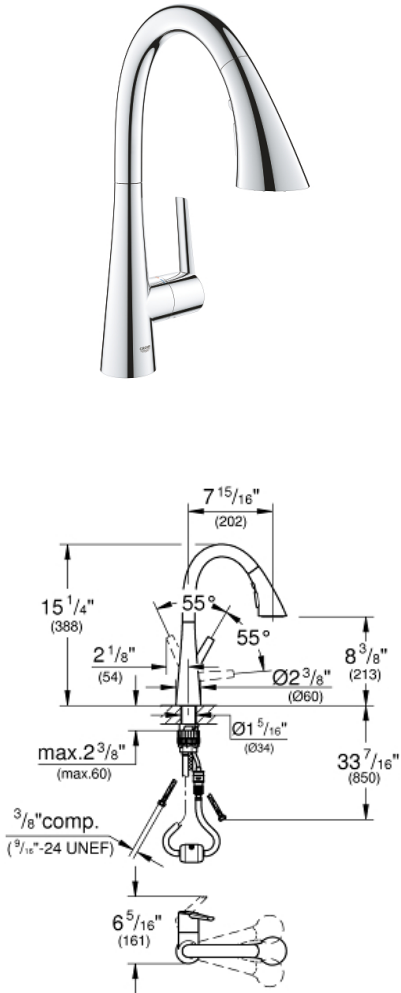

LADYLUX  
Single-Handle Kitchen Faucet  
MODEL # 30368002

Pure Freude  
an Wasser

GROHE

**Product Description:**  
**LADYLUX**  
**Single-Handle Kitchen Faucet**

**Standard Specification:**

- For bar sinks
- Single hole installation
- **GROHE StarLight** chrome finish
- **GROHE SilkMove** 1.4" (35 mm) ceramic cartridge
- GROHE Magnetic Docking guarantees easy retraction and smooth docking of the spray head back to the starting position
- Pull-out spray with 3 spray types
- Diverter: Laminar spray/SpeedClean shower jet/GROHE Blade spray (reduced water consumption by up to 70% and even stronger spray performance)
- Stop function - pause button to stop the water flow
- Automatic return to laminar spray
- Adjustable flow rate limiter
- Swivel Spout
- Check valve included to prevent backflow
- Stainless steel flex lines
- GROHE QuickFix Plus ultra fast and simple installation - no tools needed
- GROHE Zero isolated inner water ways - lead and nickel free
- 1.75 gpm

**Applicable Codes & Standards:**

- Energy Policy Act of 1992
- NSF 61
- ASME A112.18.1/CSA B125.1
- US Federal and State material regulations
- LOGO CEC

**Color:**

- 30368002 StarLight Chrome